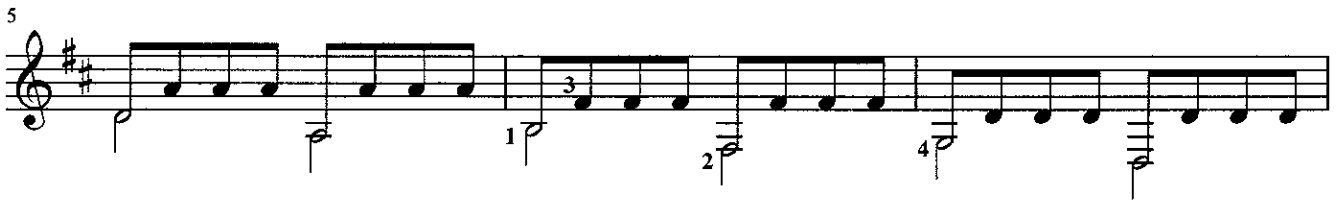

Guitar 1

Kanon D-dur

for four guitars or guitar ensemble

Johann Pachelbel
1653-0706

Arranged for four guitars by Isamu Hirano

Guitar 1

25

29