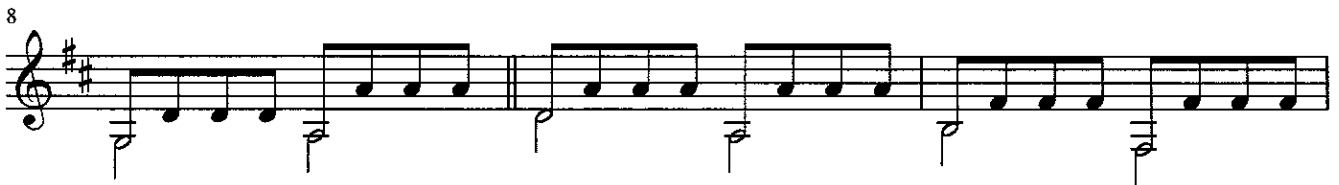

Guitar 1

Kanon D-dur

for four guitars or guitar ensemble

Johann Pachelbel
1653-0706

Arranged for four guitars by Isamu Hirano

Guitar 1

25

29